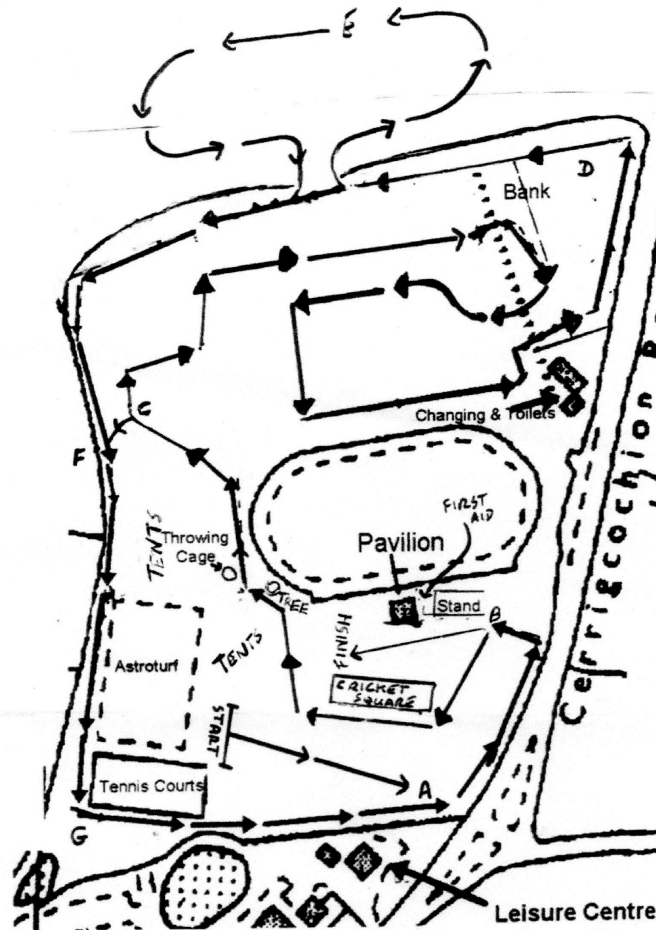

# Gwent League, Penlan Leisure Centre, Brecon

Saturday 2 March 2013

**Information for athletes, supporters & spectators:**

1. Athlete changing facilities and toilets are on the far side of the track (marked changing & toilets on the map). There are also toilets in the Leisure Centre.
2. Coach parking and most car parking is at Brecon High School. Parking at the track is limited and will initially be allocated for officials.
3. Event administration is at the Pavilion.

**TIMETABLE:**

12pm	U11B	1.4km	Start + ABCFG, AB - Finish
12.08	U11G	1.4km	Start + ABCFG, AB - Finish
12.16	U13B	2.8km	Start + ABCDFG, AB - Finish
12.33	U13G	2.8km	Start + ABCDFG, AB - Finish
12.50	Sen. Ladies	5.7km	Start + ABCDFG, ABCDEFG, AB - Finish
1.32	U15B	3.6km	Start + ABCDEFG, AB - Finish
1.40	U15G	3.6km	Start + ABCDEFG, AB - Finish
1.49	U17/20M	5.7km	Start + ABCDFG, ABCDEFG, AB - Finish
2.05	U17/20W	4.9km	Start + ABCDFG, ABCDFG, AB - Finish
2.20	Sen. Men	9.4km	Start + ABCDEFG, ABCDEFG, ABCDEFG, AB - Finish